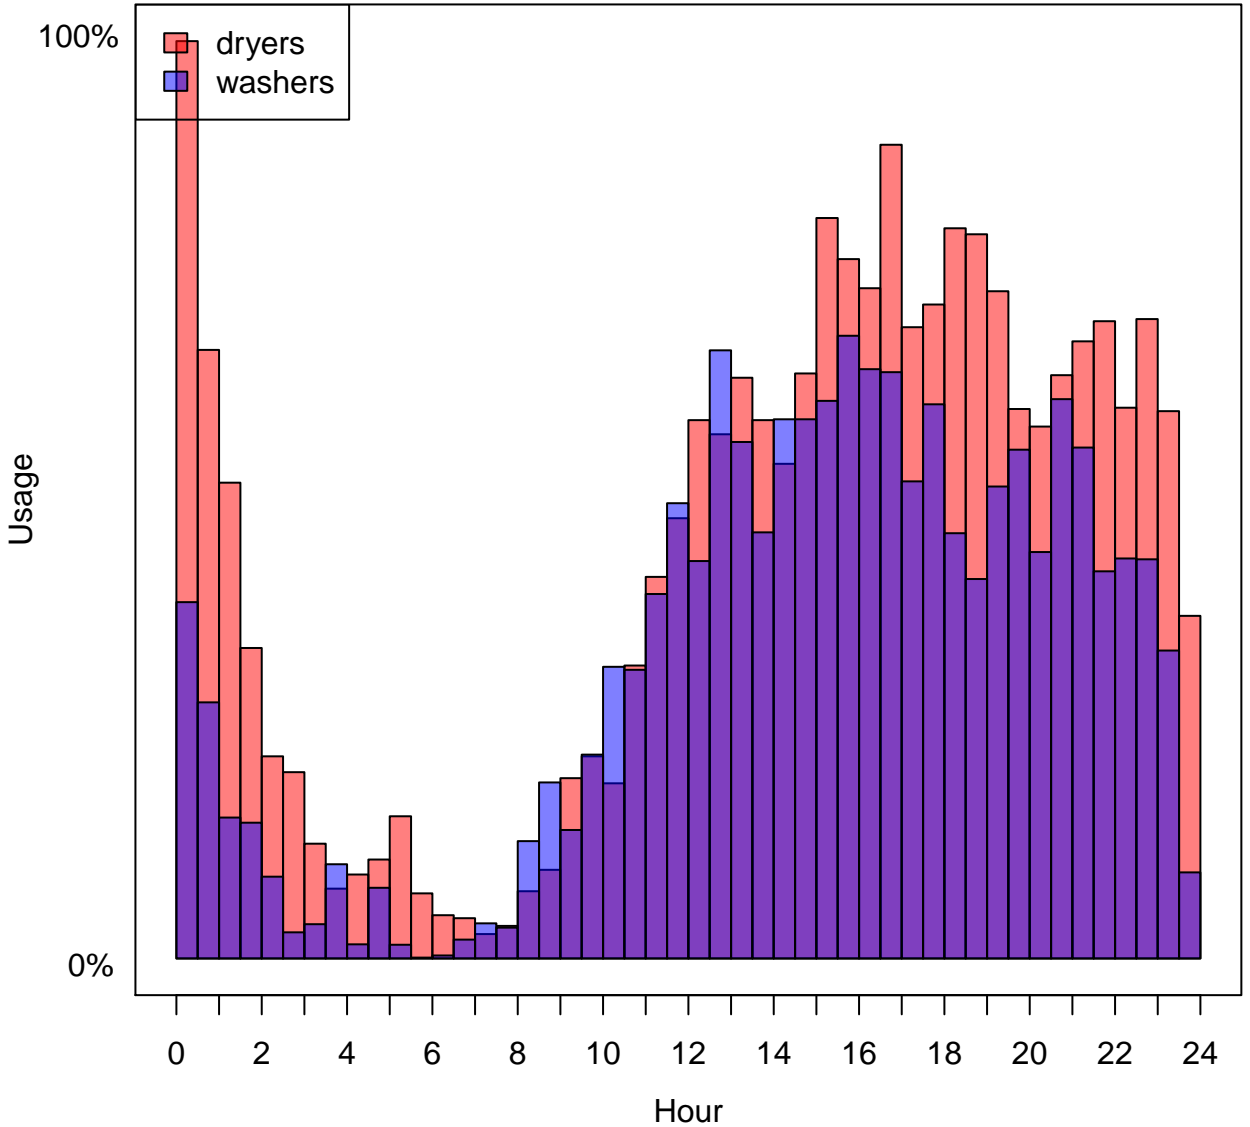

Hour of Day vs. Machine Usage

AVERAGE – Hedrick Hall

Weekday vs. Relative Machine Usage

Hedrick Hall

Hour of Day vs. Machine Usage

Sunday – Hedrick Hall

Hour of Day vs. Machine Usage

Monday – Hedrick Hall

Hour of Day vs. Machine Usage

Tuesday – Hedrick Hall

Hour of Day vs. Machine Usage

Wednesday – Hedrick Hall

Hour of Day vs. Machine Usage

Thursday – Hedrick Hall

Hour of Day vs. Machine Usage

Friday – Hedrick Hall

Hour of Day vs. Machine Usage

Saturday – Hedrick Hall