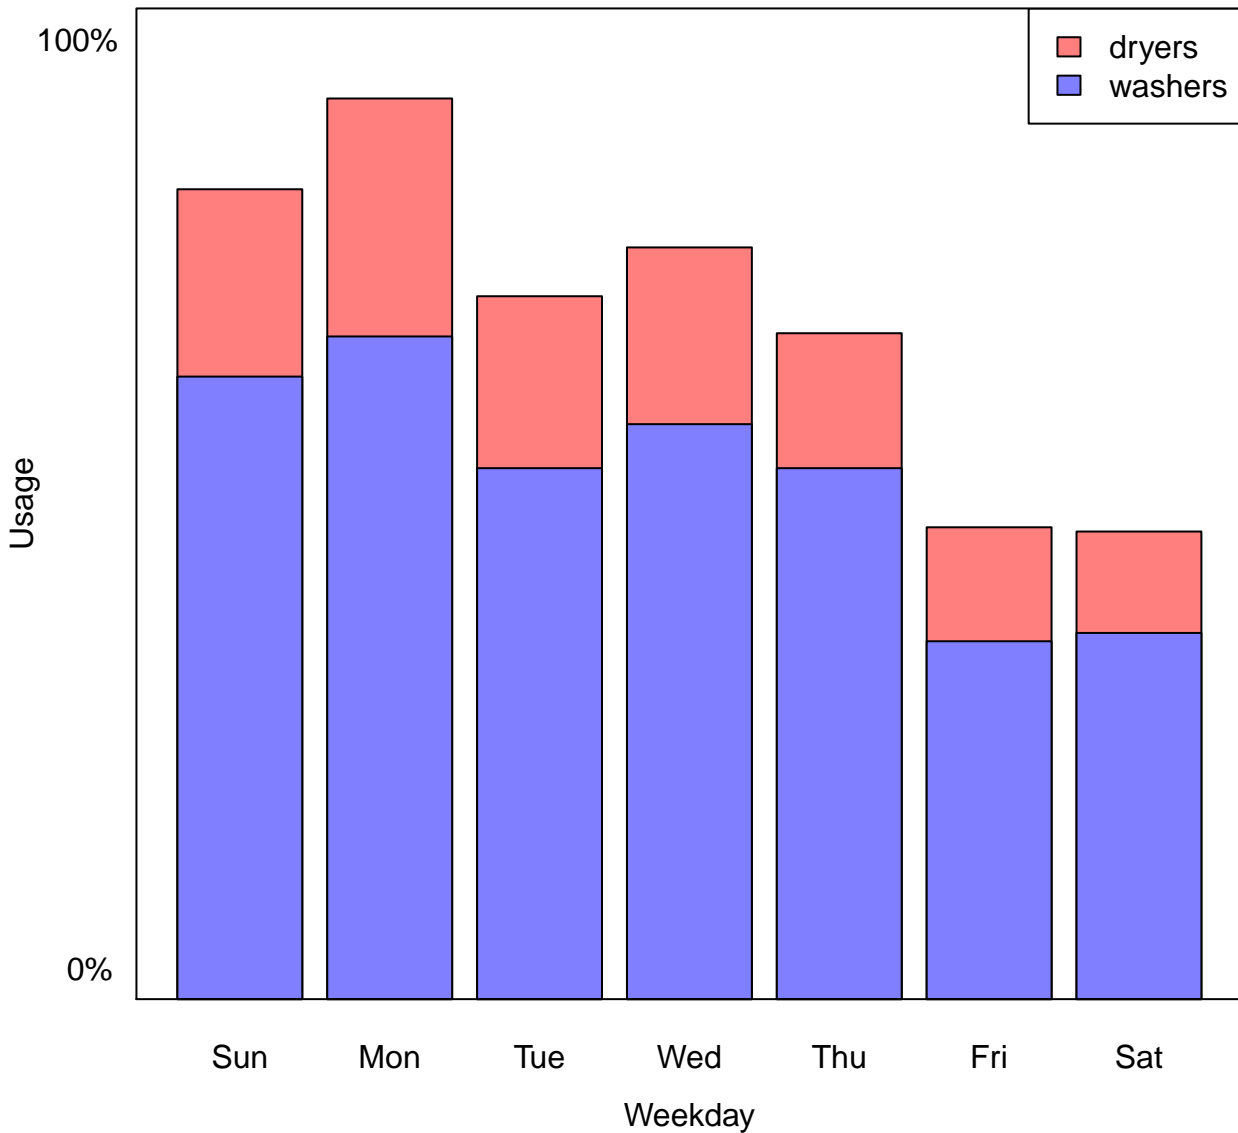

Hour of Day vs. Machine Usage

AVERAGE – Hedrick Hall

Weekday vs. Relative Machine Usage

Hedrick Hall

Hour of Day vs. Machine Usage

Sunday – Hedrick Hall

Hour of Day vs. Machine Usage

Monday – Hedrick Hall

Hour of Day vs. Machine Usage

Tuesday – Hedrick Hall

Hour of Day vs. Machine Usage

Wednesday – Hedrick Hall

Hour of Day vs. Machine Usage

Thursday – Hedrick Hall

Hour of Day vs. Machine Usage

Friday – Hedrick Hall

Hour of Day vs. Machine Usage

Saturday – Hedrick Hall