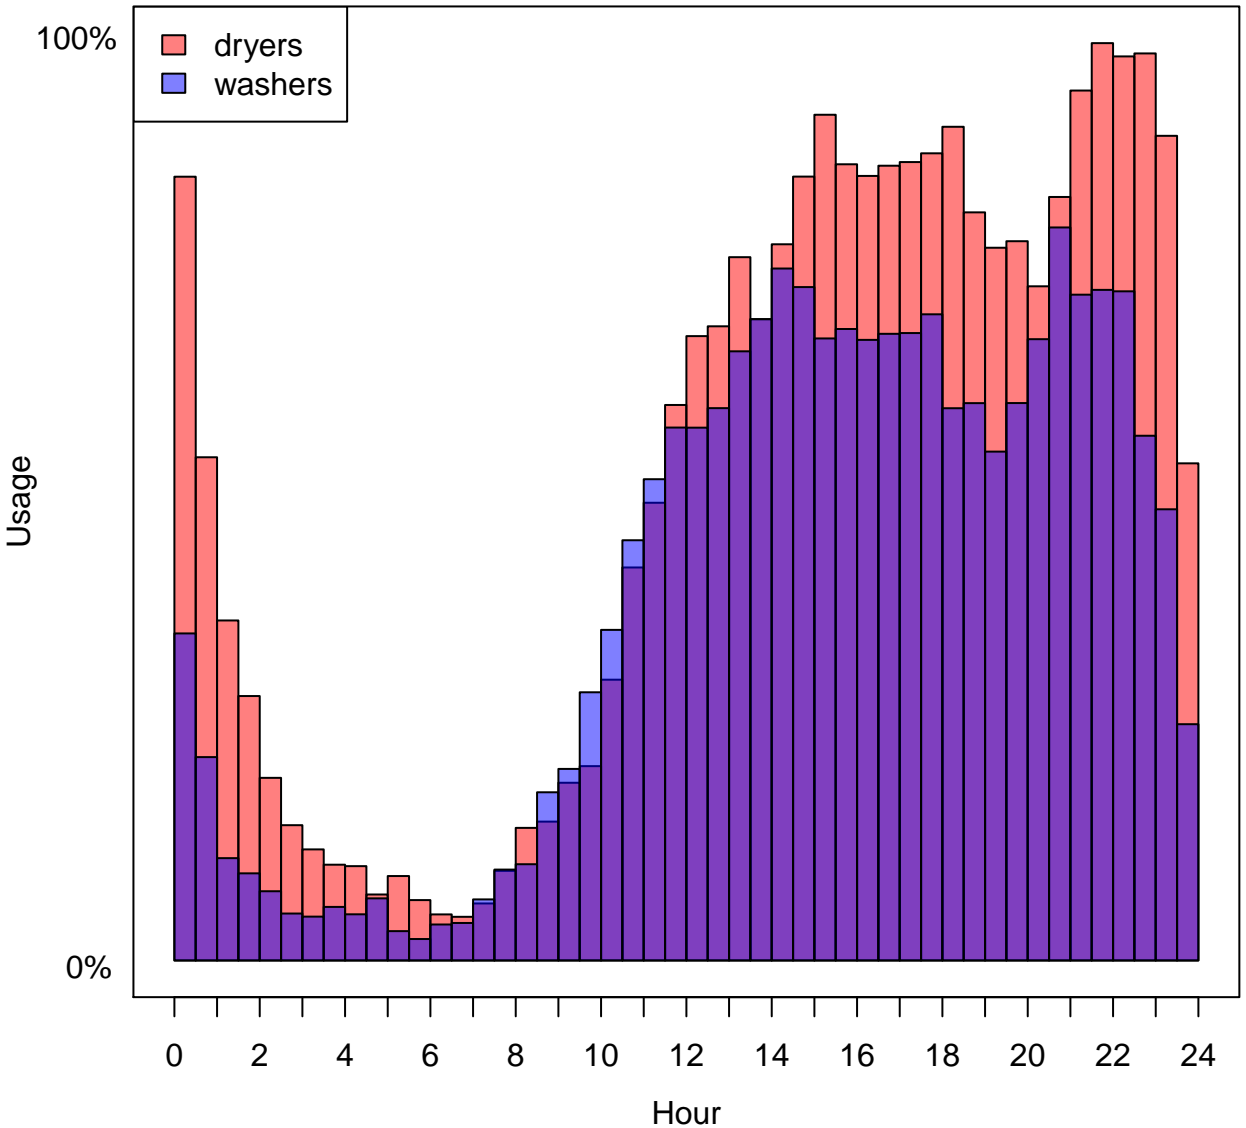

Hour of Day vs. Machine Usage

AVERAGE – Hedrick Hall

Weekday vs. Relative Machine Usage

Hedrick Hall

Hour of Day vs. Machine Usage

Sunday – Hedrick Hall

Hour of Day vs. Machine Usage

Monday – Hedrick Hall

Hour of Day vs. Machine Usage

Tuesday – Hedrick Hall

Hour of Day vs. Machine Usage

Wednesday – Hedrick Hall

Hour of Day vs. Machine Usage

Thursday – Hedrick Hall

Hour of Day vs. Machine Usage

Friday – Hedrick Hall

Hour of Day vs. Machine Usage

Saturday – Hedrick Hall