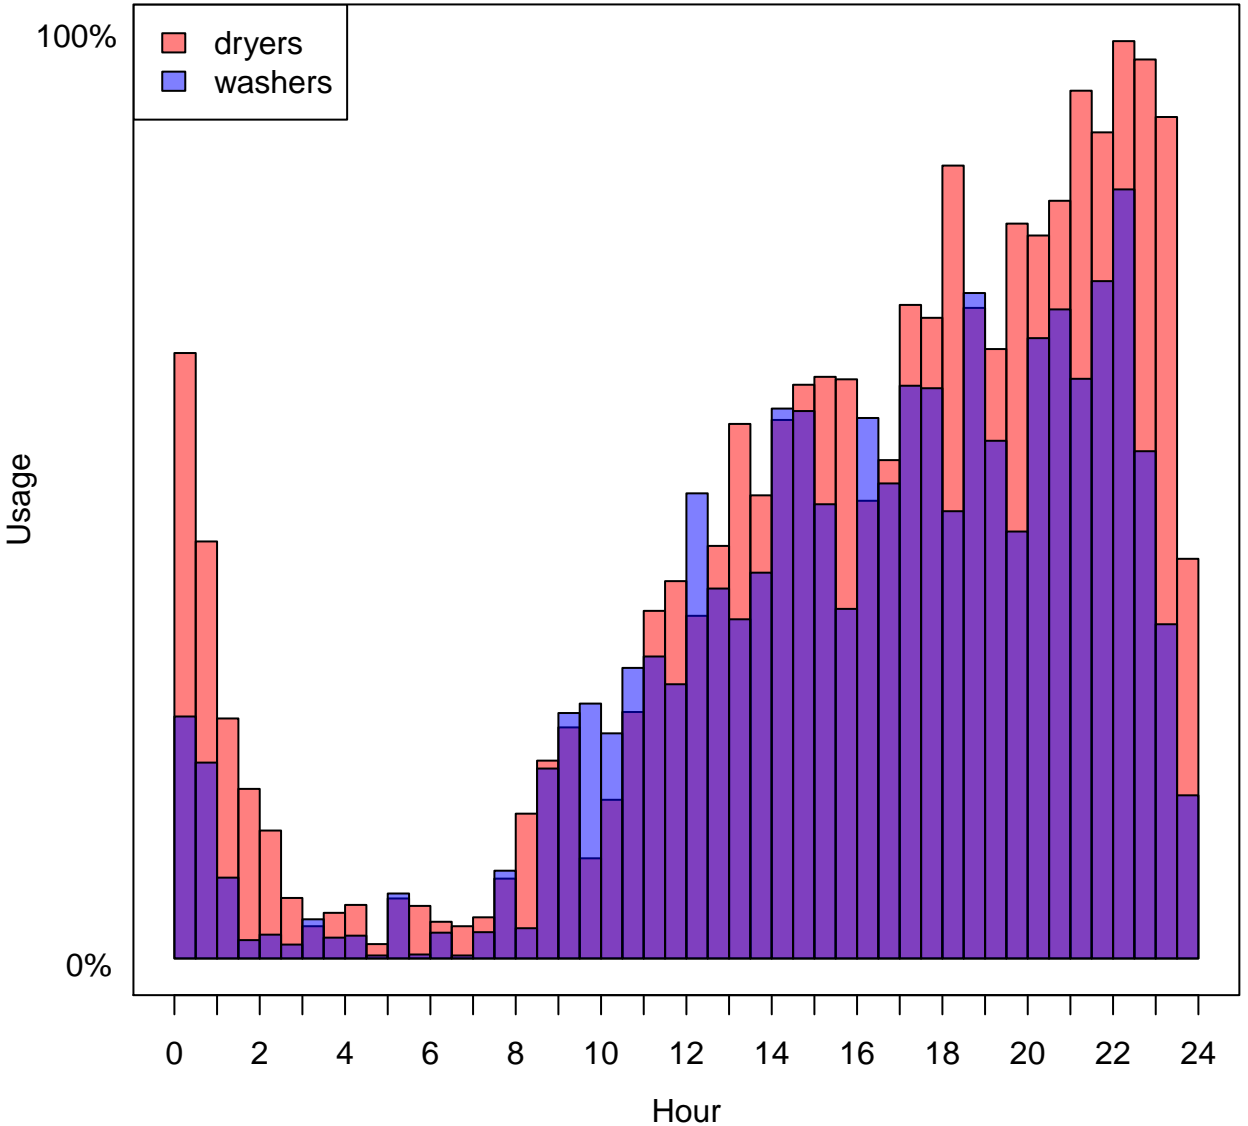

Hour of Day vs. Machine Usage

AVERAGE – Hedrick Hall

Weekday vs. Relative Machine Usage

Hedrick Hall

Hour of Day vs. Machine Usage

Sunday – Hedrick Hall

Hour of Day vs. Machine Usage

Monday – Hedrick Hall

Hour of Day vs. Machine Usage

Tuesday – Hedrick Hall

Hour of Day vs. Machine Usage

Wednesday – Hedrick Hall

Hour of Day vs. Machine Usage

Thursday – Hedrick Hall

Hour of Day vs. Machine Usage

Friday – Hedrick Hall

Hour of Day vs. Machine Usage

Saturday – Hedrick Hall