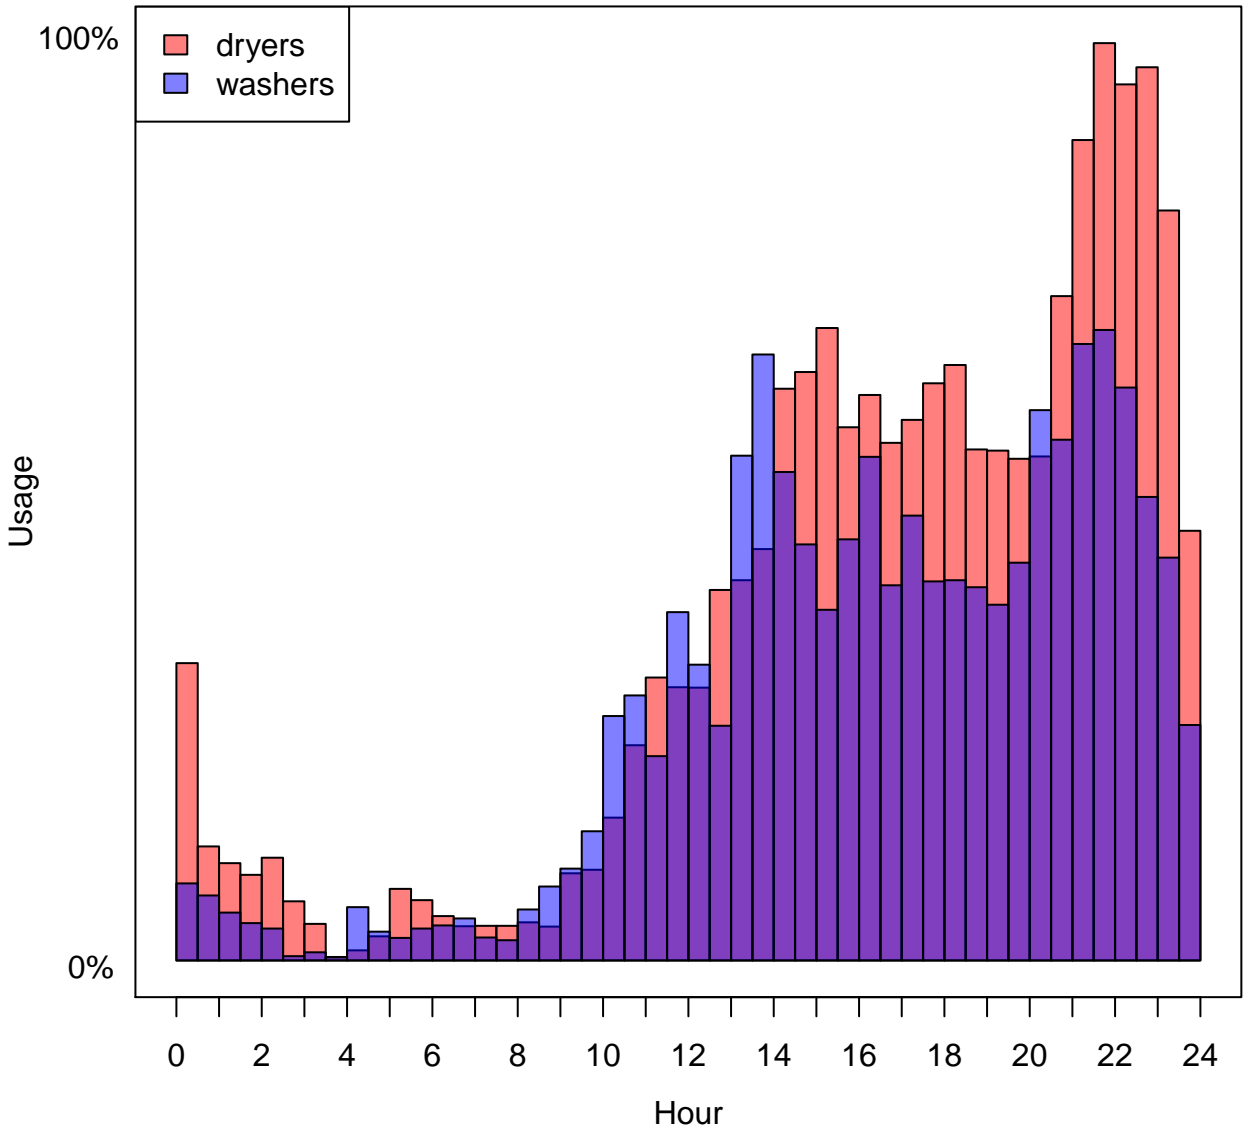

Hour of Day vs. Machine Usage

AVERAGE – Hedrick Hall

Weekday vs. Relative Machine Usage

Hedrick Hall

Hour of Day vs. Machine Usage

Sunday – Hedrick Hall

Hour of Day vs. Machine Usage

Monday – Hedrick Hall

Hour of Day vs. Machine Usage

Tuesday – Hedrick Hall

Hour of Day vs. Machine Usage

Wednesday – Hedrick Hall

Hour of Day vs. Machine Usage

Thursday – Hedrick Hall

Hour of Day vs. Machine Usage

Friday – Hedrick Hall

Hour of Day vs. Machine Usage

Saturday – Hedrick Hall