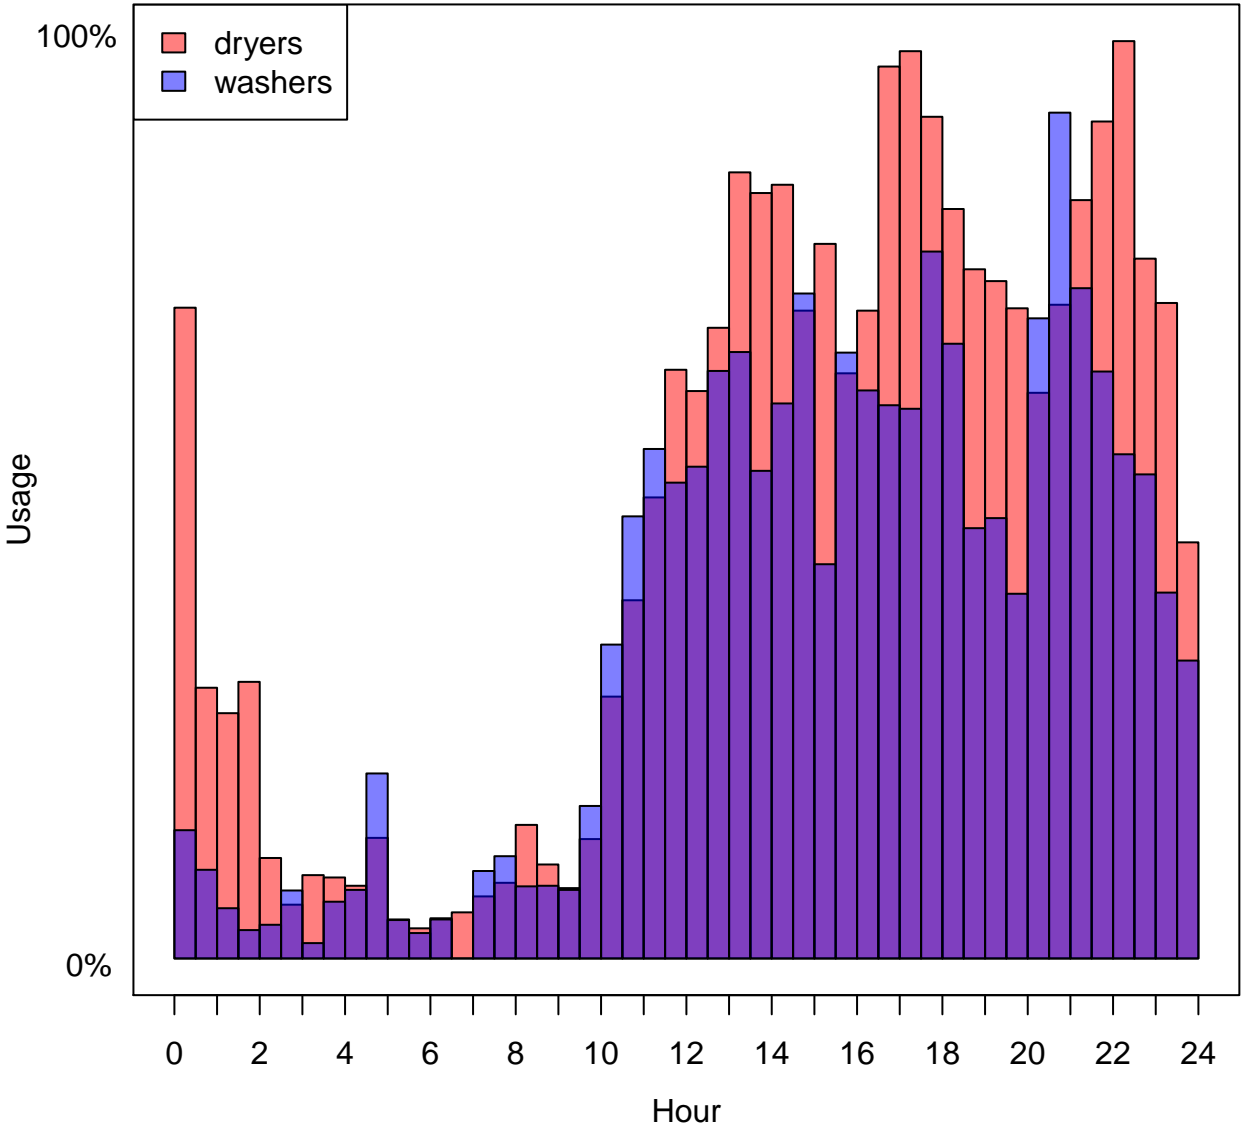

Hour of Day vs. Machine Usage

AVERAGE – Hedrick Hall

Weekday vs. Relative Machine Usage

Hedrick Hall

Hour of Day vs. Machine Usage

Sunday – Hedrick Hall

Hour of Day vs. Machine Usage

Monday – Hedrick Hall

Hour of Day vs. Machine Usage

Tuesday – Hedrick Hall

Hour of Day vs. Machine Usage

Wednesday – Hedrick Hall

Hour of Day vs. Machine Usage

Thursday – Hedrick Hall

Hour of Day vs. Machine Usage

Friday – Hedrick Hall

Hour of Day vs. Machine Usage

Saturday – Hedrick Hall